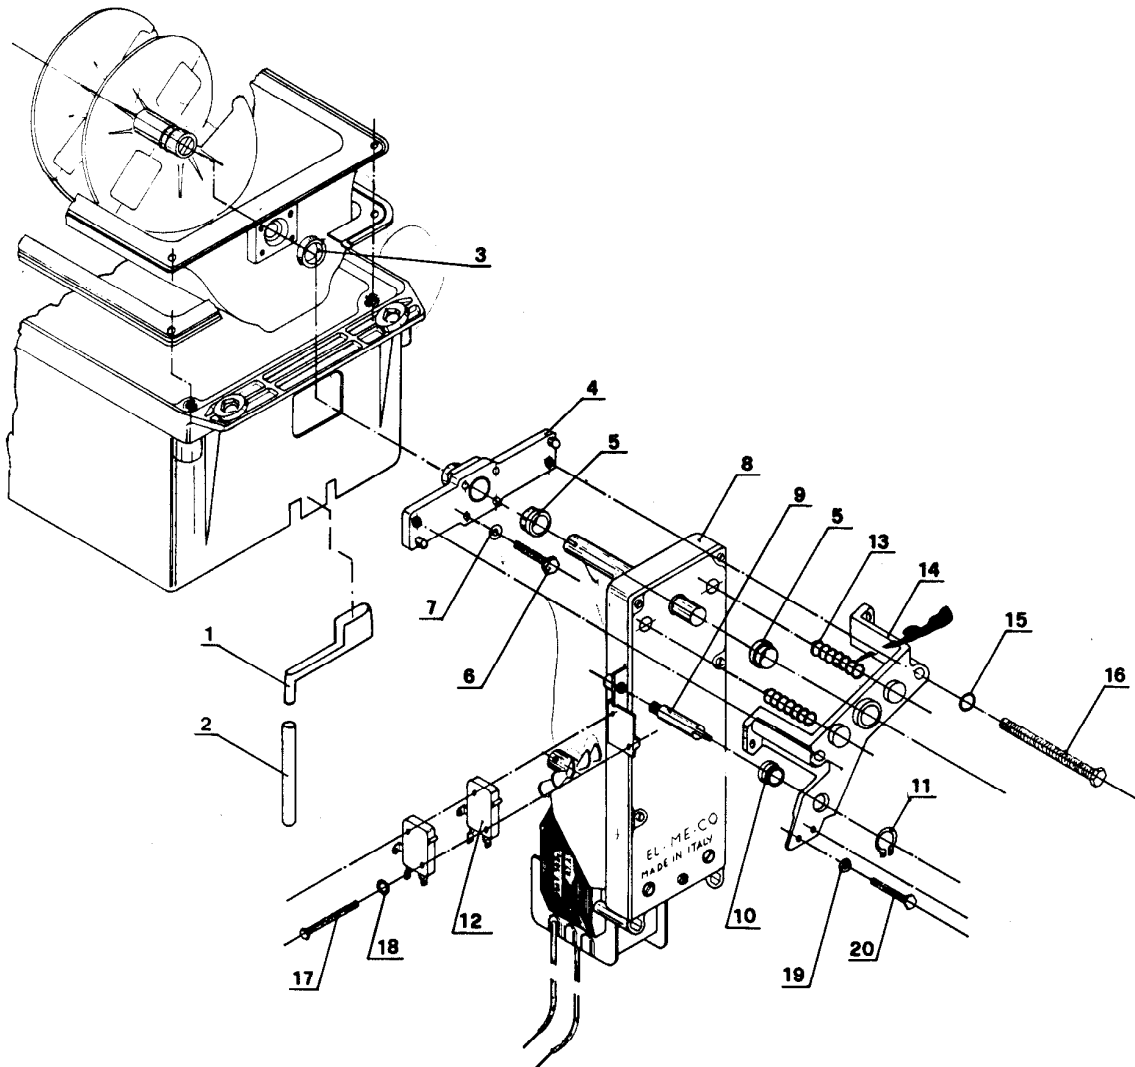

EXPLODED VIEW NO. 1

LIST OF SPARE PARTS

PART. DESCRIPTION

- 1 LITTLE PIPE
- 2 DRAIN PIPE OF LEAKING
- 3 GASKET
- 4 PLASTIC BUSHING SUPPORT
- 5 BRASS BUSHING
- 8 COMPLETE MOTOR 220 V
- 8 COMPLETE MOTOR 240 V
- 8 COMPLETE MOTOR 110 V

PART. DESCRIPTION

- 9 MOTOR SUPPORT
- 10 DELRIN PART
- 11 CLIP
- 12 LATERAL MICROSWITCH
- 12 CENTRAL MICROSWITCH
- 13 STANDARD SPRING
- 13 SOFT SPRING
- 14 HOLDER RIGHT
- 14 HOLDER LEFT 3 CONTAINERS