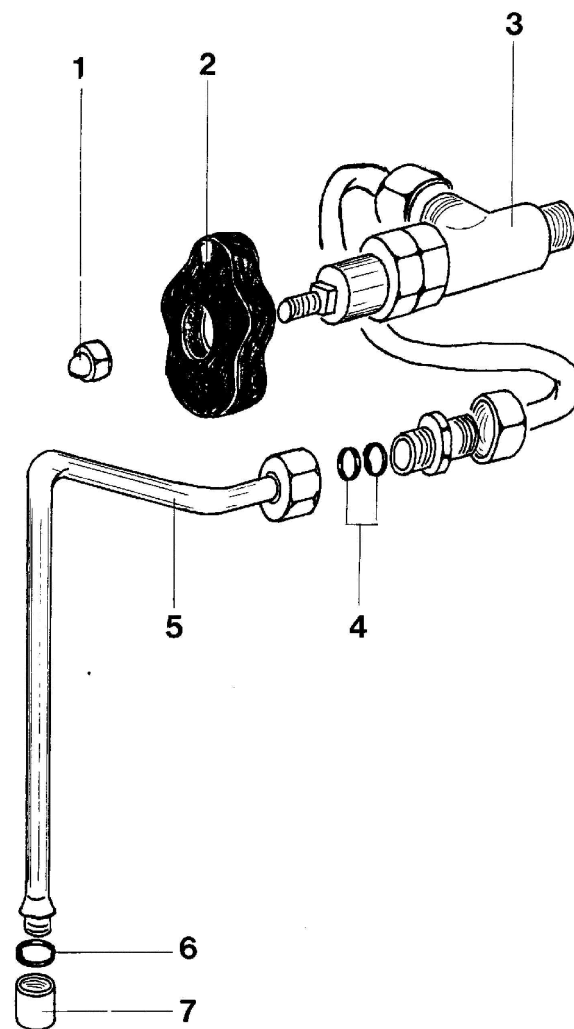

# ECM GIOTTO - STEAM VALVE ASSEMBLY

Pos. □ Code □□ Description

- 1 □ C319900408 Blind nut
- 2 □ C439900841 Plastic valve handle
- 3 □ C199900090 V alve
- 4 □ C449900786 O-Ring
- 5 □ C277790401 Steam wand
- 6 □ C469900967 Gasket
- 7 □ C229900537 Steam nozzle