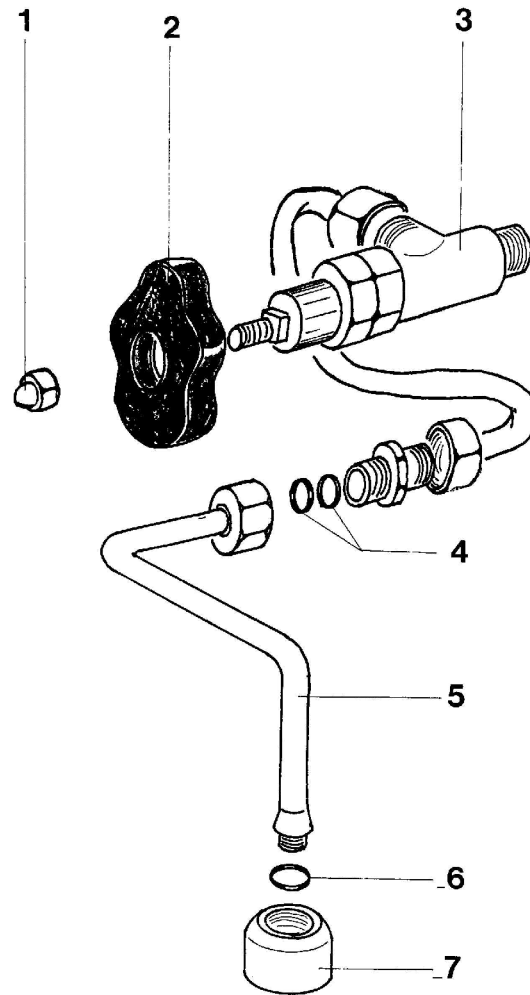

ECM GIOTTO - HOT WATER ASSEMBLY

Pos. □ Code □□ Description

- 1 □ C319900408 Blind nut
- 2 □ C439900841 Plastic valve handle
- 3 □ C199900090 V alve
- 4 □ C449900786 O-Ring
- 5 □ C277790402 Hot water wand
- 6 □ C469900403 Gasket
- 7 □ C227700536 Hot water nozzle