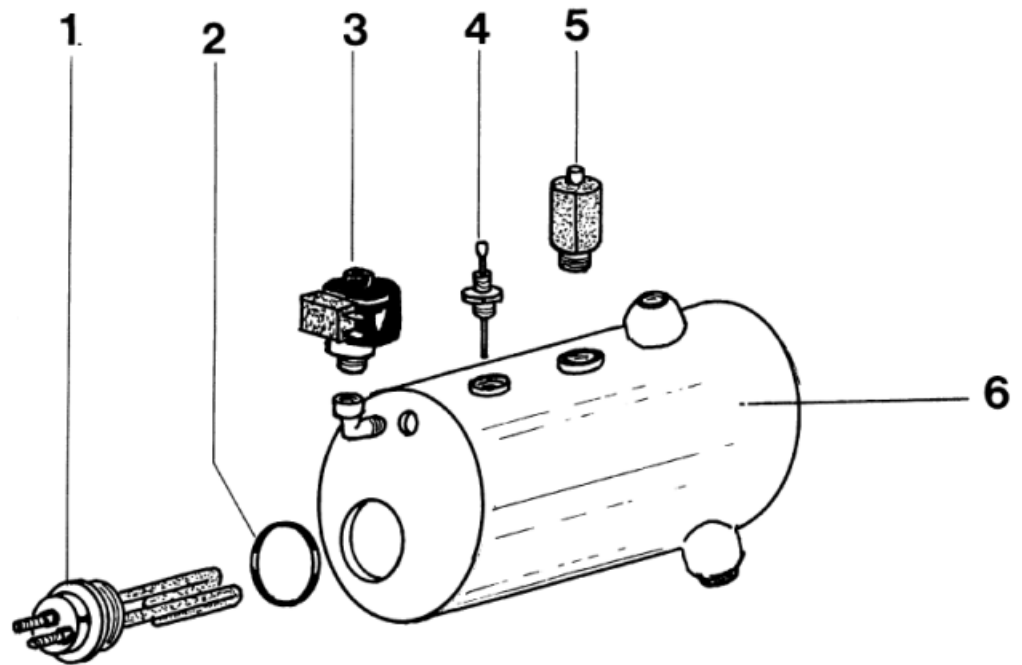

ECM GIOTTO - BOILER

Pos. □ Code ■ Description

- 1 □ C199900419 Heating element V . 115/60 Hz
- 1 □ C199900238 Heating element V . 230/50 Hz
- 2 □ C469900239 Gasket
- 3 □ C199901074 Pressure switch
- 4 □ C199900839 Level control probe
- 5 □ C229900559 Safety valve
- 6 □ C277700250 Boiler
- C219900560 V acuum breaker valve